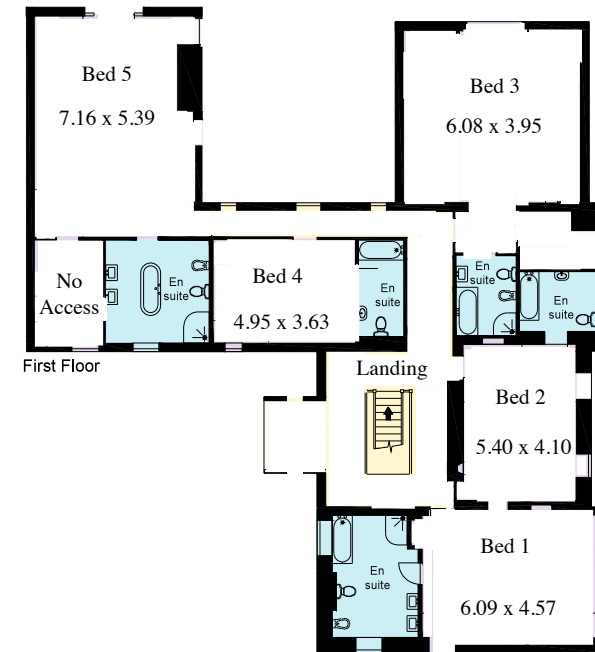

WOODBANK HOUSE

Lower Ground Floor

Ground Floor

First Floor

Bedroom layout

First floor

- Bed 1: 1 x double, 2 x single (zipped & linked into a king upon request)
- Bed 2: 1 x double
- Bed 3: 2 x single (zipped & linked into a king upon request)
- Bed 4: 2 x single (cannot be zipped and linked)
- Bed 5: 1 x double, 2 x single (zipped & linked into a king upon request)

Lower ground floor

- Bed 6: 4 x single (zipped & linked into 1 - 2 kings upon request)
- Bed 7: 2 x single (zipped & linked into a king upon request)