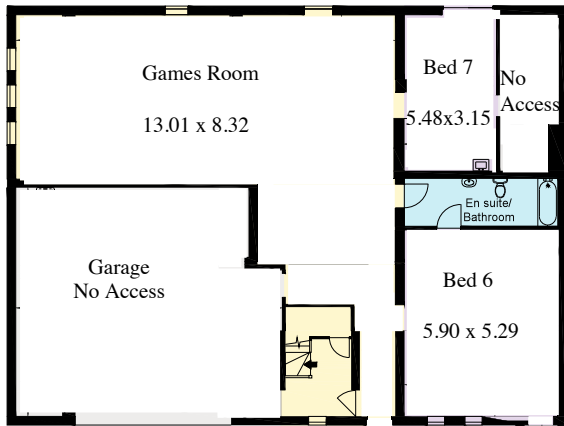

WOODBANK HOUSE

Lower Ground Floor

Ground Floor

First Floor

Bedroom layout

First floor

- Bed 1: 1 x double, 2 x single (zipped & linked into a king upon request)
- Bed 2: 1 x double
- Bed 3: 2 x single (zipped & linked into a king upon request)
- Bed 4: 2 x single (cannot be zipped and linked)
- Bed 5: 1 x double, 2 x single (zipped & linked into a king upon request)

Lower ground floor

- Bed 6: 4 x single (zipped & linked into 1 - 2 kings upon request)
- Bed 7: 2 x single (zipped & linked into a king upon request)