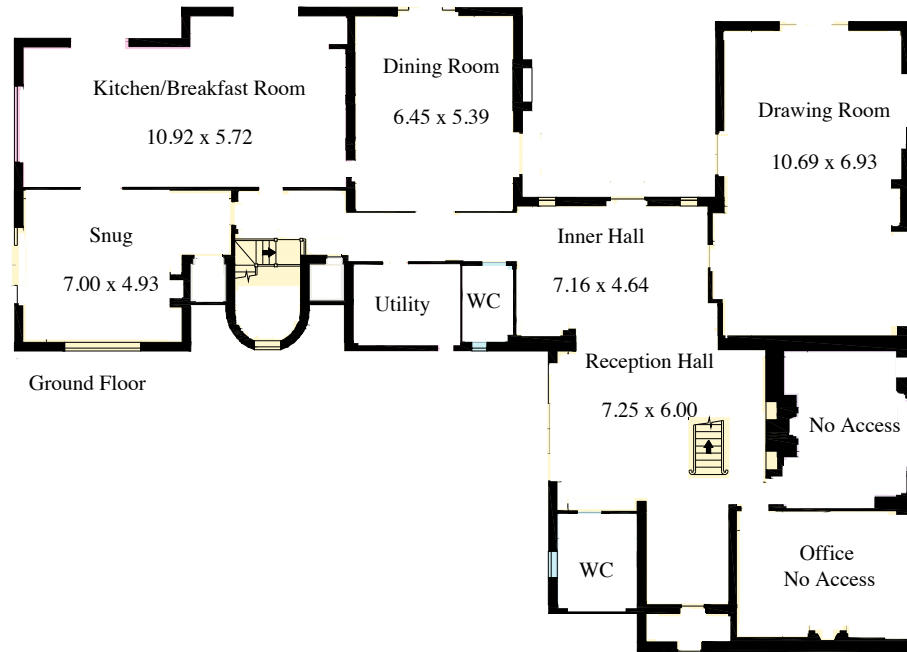

WOODBANK HOUSE

Lower Ground Floor

Ground Floor

First Floor

Bedroom layout

First floor

- Bed 1: 1 x double, 2 x single (zipped & linked into a king upon request)
- Bed 2: 1 x double
- Bed 3: 2 x single (zipped & linked into a king upon request)
- Bed 4: 2 x single (cannot be zipped and linked)
- Bed 5: 1 x double, 2 x single (zipped & linked into a king upon request)

Lower ground floor

- Bed 6: 4 x single (zipped & linked into 1 - 2 kings upon request)
- Bed 7: 2 x single (zipped & linked into a king upon request)